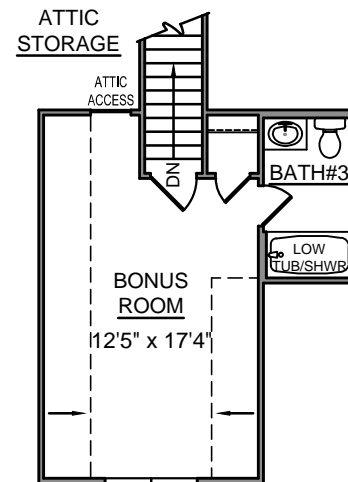

Bay Window Option

total heated:
2,240 sq. ft.±
dimensions:
40'-0"x72'-0"

The Shandy Pointe