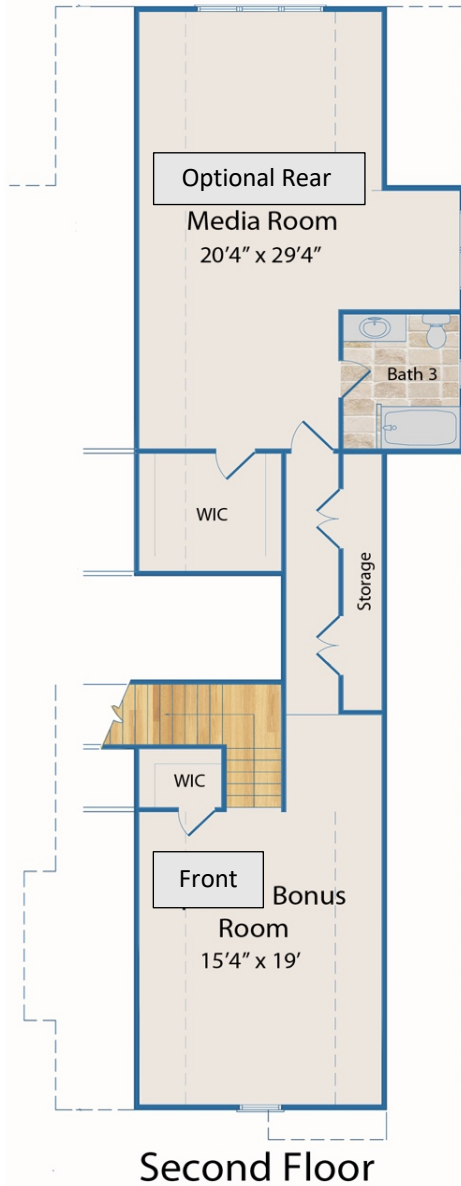

*Coral Bay*

First Floor with Front Bonus Room  
3183 Heated SF  
First Floor with Rear Bonus Room  
3721 Heated SF

*Lot 2 Timber Ridge*

58' x 82'